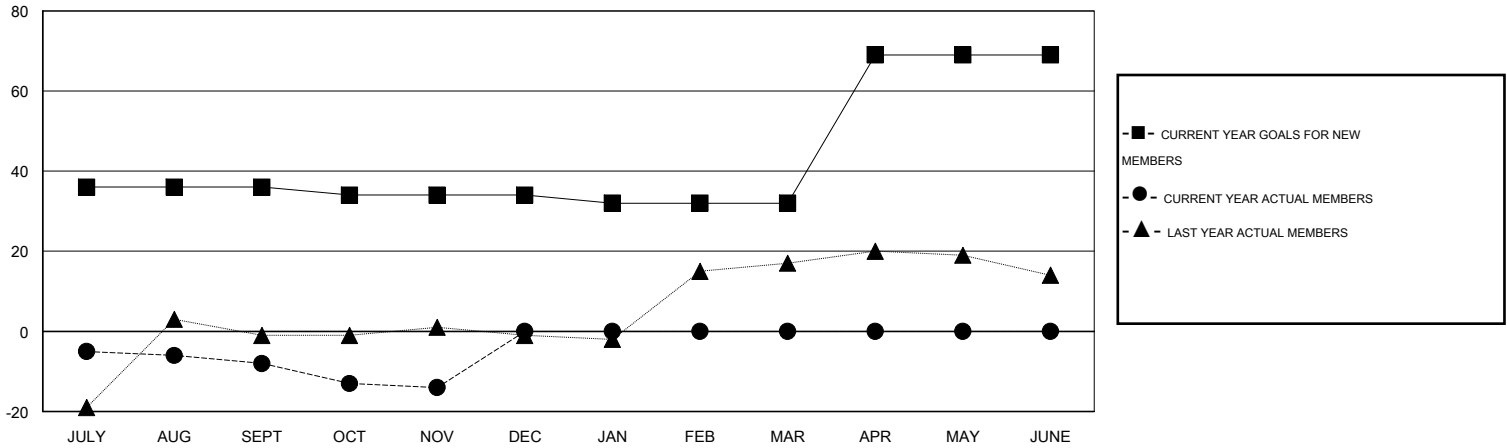

# MONTHLY MEMBERSHIP PROGRESS REPORT

District 122

Results as of: 11/30/2016

GMT: MIKLOS HORVATH

LOCATION CZECH REPUBLIC

GMT CA 4

Clubs					Members				
RESULTS FOR 2016-2017					RESULTS FOR 2016-2017				
QUARTER	NEW CLUB GOAL	NEW CLUBS	DROPPED CLUBS	NET GAIN/LOSS	QUARTER	NEW MEMBER GOAL	CHARTER AND NEW MEMBERS ADDED	DROPPED MEMBERS	NET GAIN/LOSS
JULY/AUG/SEPT	1	0	0	0	JULY/AUG/SEPT	36	3	11	-8
OCT/NOV/DEC	0	0	0	0	OCT/NOV/DEC	-2	2	8	-6
JAN/FEB/MAR	0	0	0	0	JAN/FEB/MAR	-2	0	0	0
APR/MAY/JUNE	1	0	0	0	APR/MAY/JUNE	37	0	0	0

GOALS AND ACTUAL NEW CLUBS CUMULATIVE

GOALS AND ACTUAL MEMBERS CUMULATIVE

DROPPED CLUBS: 0	5 CLUBS OF 43 ADDED 1 OR MORE NEW MEMBERS	<u>GENDER DISTRIBUTION</u>	
<u>DROPPED MEMBERS</u>		MALE	676 (73.72%)
DECEASED	<a href="#">CLICK HERE FOR HEALTH ASSESSMENT DATA</a>	FEMALE	241 (26.28%)
CLUB CANCELLED		FAMILY UNIT MEMBERS	31
OTHER		HEAD OF HOUSEHOLD	15
TOTAL		NON-HEAD OF HOUSEHOLD	16