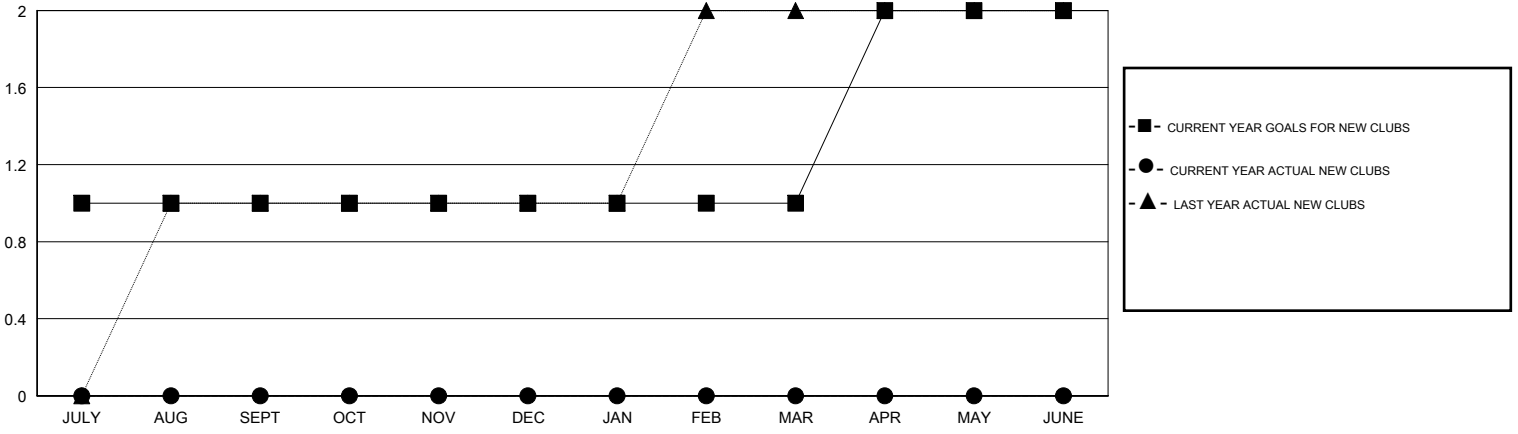

# MONTHLY MEMBERSHIP PROGRESS REPORT

District 122

Results as of: 11/30/2016

GMT: MIKLOS HORVATH

LOCATION CZECH REPUBLIC

GMT CA 4

Clubs					Members				
RESULTS FOR 2016-2017					RESULTS FOR 2016-2017				
QUARTER	NEW CLUB GOAL	NEW CLUBS	DROPPED CLUBS	NET GAIN/LOSS	QUARTER	NEW MEMBER GOAL	CHARTER AND NEW MEMBERS ADDED	DROPPED MEMBERS	NET GAIN/LOSS
JULY/AUG/SEPT	1	0	0	0	JULY/AUG/SEPT	36	3	11	-8
OCT/NOV/DEC	0	0	0	0	OCT/NOV/DEC	-2	2	8	-6
JAN/FEB/MAR	0	0	0	0	JAN/FEB/MAR	-2	0	0	0
APR/MAY/JUNE	1	0	0	0	APR/MAY/JUNE	37	0	0	0

GOALS AND ACTUAL NEW CLUBS CUMULATIVE

GOALS AND ACTUAL MEMBERS CUMULATIVE

DROPPED CLUBS: 0	5 CLUBS OF 43 ADDED 1 OR MORE NEW MEMBERS	<u>GENDER DISTRIBUTION</u>	
<u>DROPPED MEMBERS</u>		MALE	676 (73.72%)
DECEASED	<a href="#">CLICK HERE FOR HEALTH ASSESSMENT DATA</a>	FEMALE	241 (26.28%)
CLUB CANCELLED		FAMILY UNIT MEMBERS	31
OTHER		HEAD OF HOUSEHOLD	15
TOTAL		NON-HEAD OF HOUSEHOLD	16